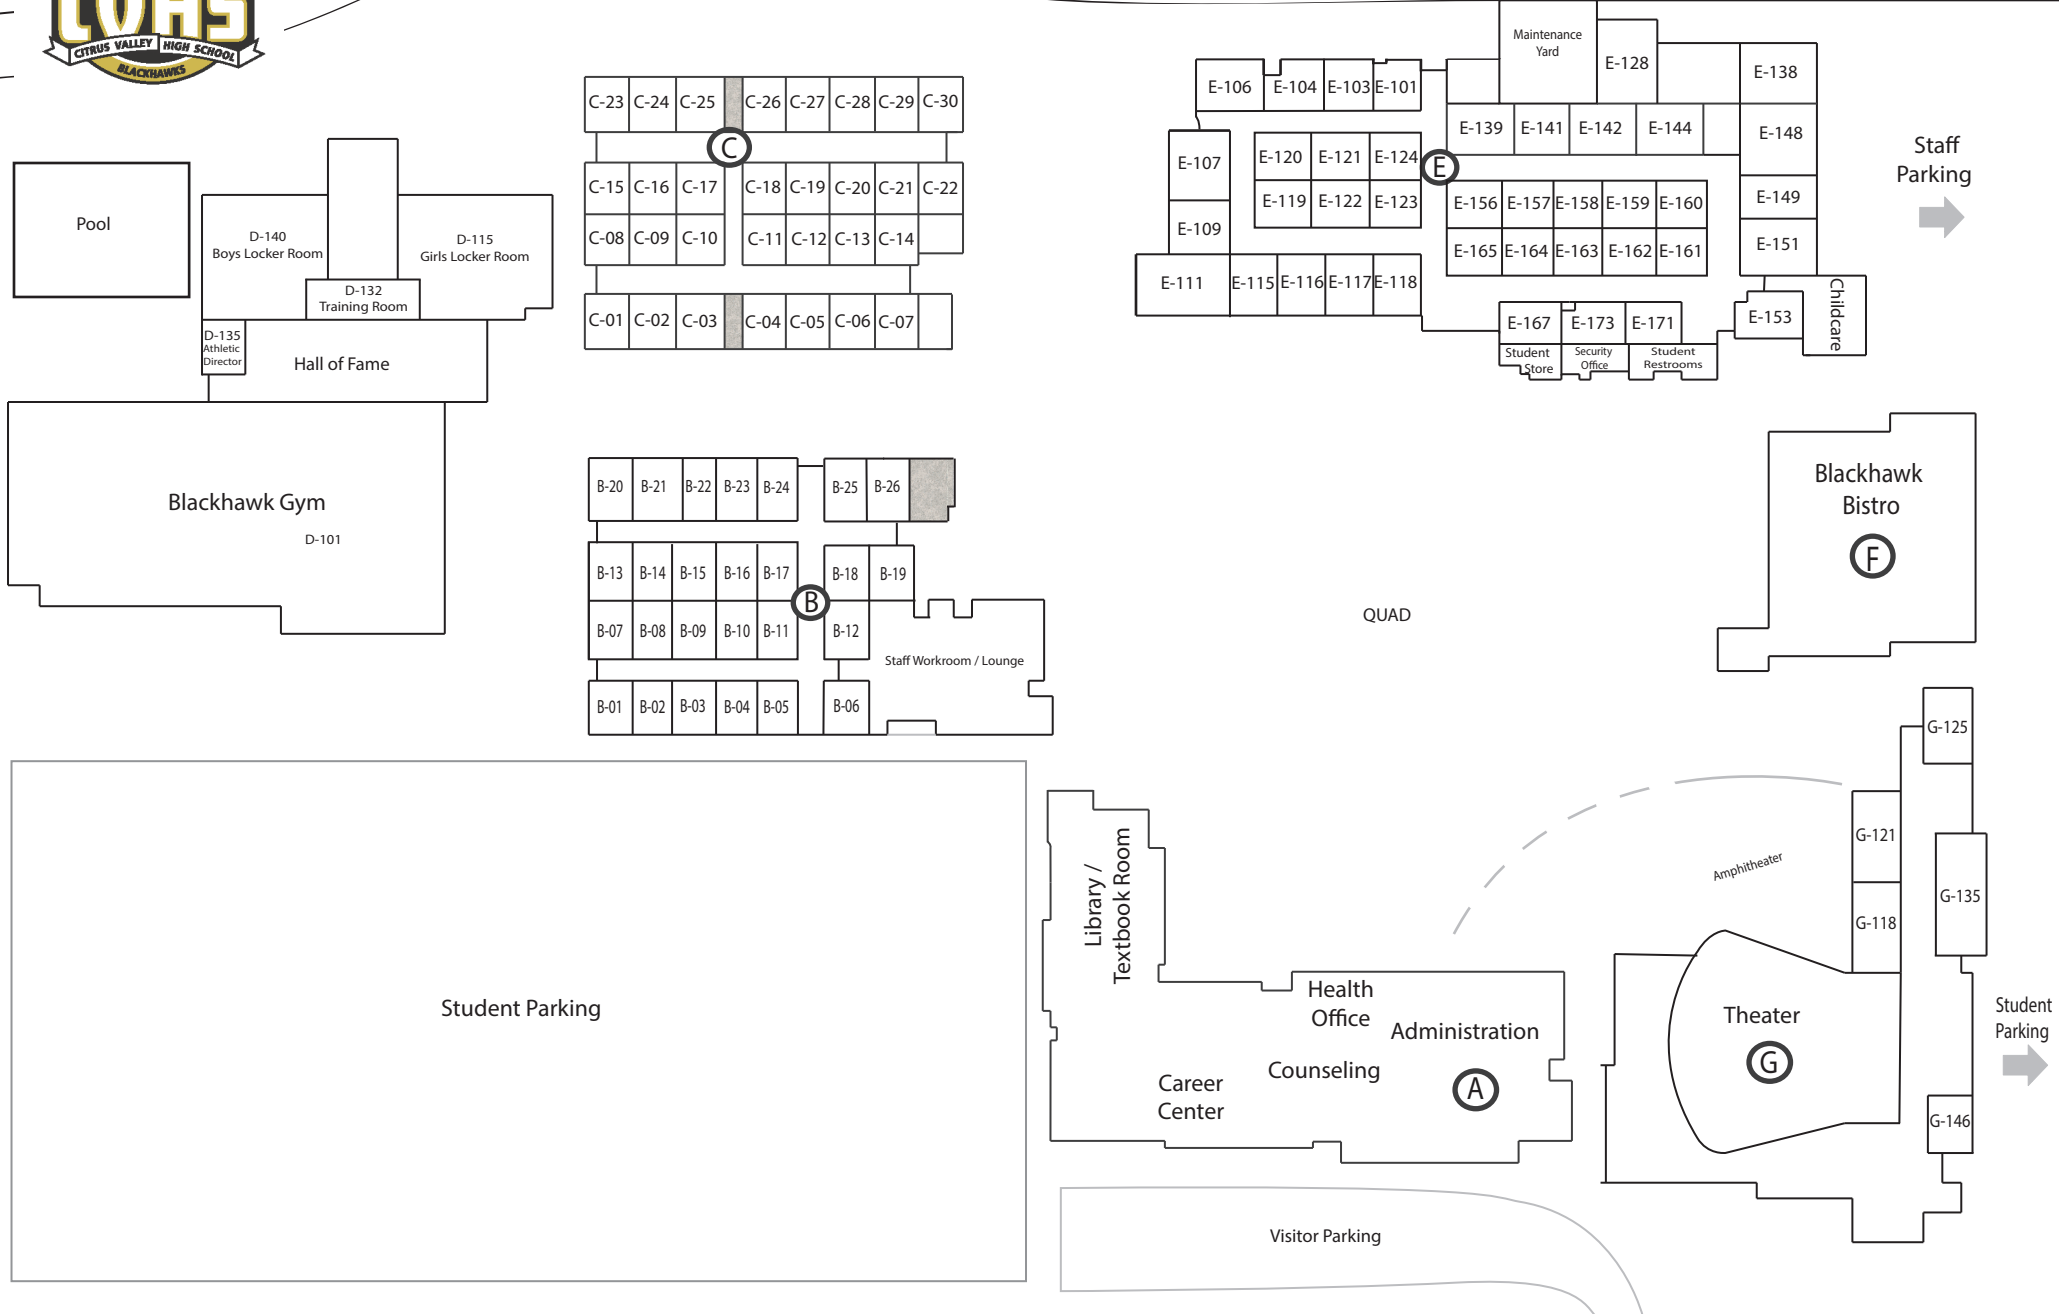

# Citrus Valley High School

Exit to Texas St. →

Drop Off Area

PARENT/STUDENT DROP OFF LANE

Pioneer Ave.